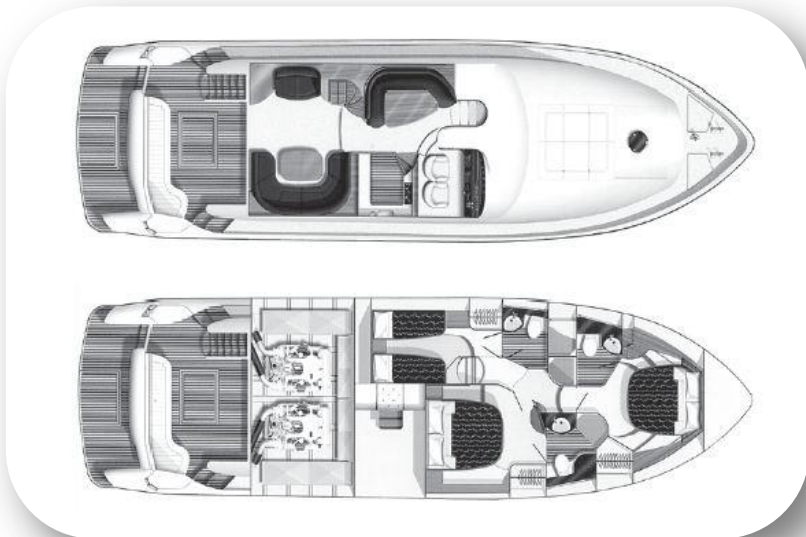

61' Viking Sport Flybridge Motor Yacht - 2003

This beautiful 61' Viking Sport Cruiser has sophisticated styling providing luxury-class accommodations and leading performance and safety while at sea or the dock. Beautifully appointed three stateroom interior with high-gloss cherry woodwork offers a spacious salon with a U-shaped leather sofa and sunken galley.

Amidships owner's suite and three full heads. The forward VIP stateroom is nearly as large as the Master, and the Port side stateroom offers twin beds. Cockpit amenities include built-in bench seating, teak dining table, and transom door. The huge flybridge can be accessed from both the cockpit or salon. The utility room has a washer/dryer combo. The twin MAN 800 hp engines offer a cruising speed of 20 knots with top speed of around 30 knots.